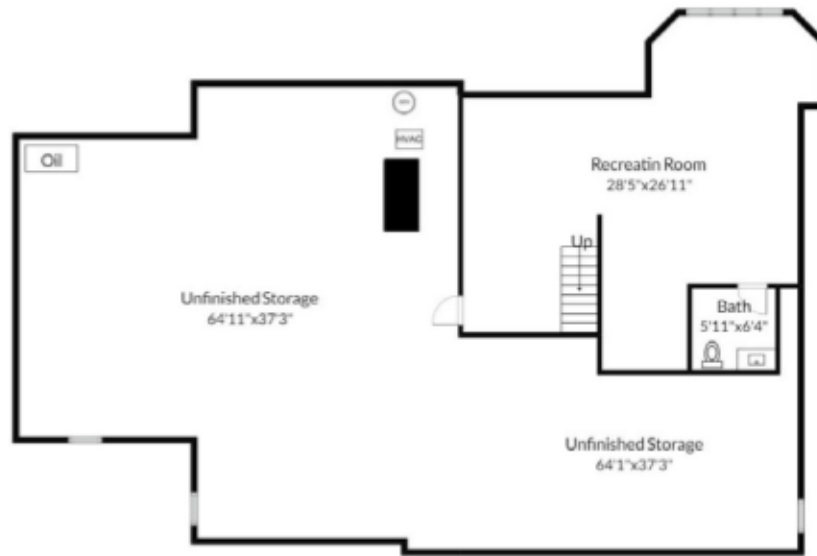

Second Floor Plan

Lower Level Plan

7 Kings Row
Cumberland, RI 02864

2

Completed: January 2019

Note: Dimensions are not guaranteed and are provided for informational purposes only. Individual room dimensions are not used to calculate overall square footage.